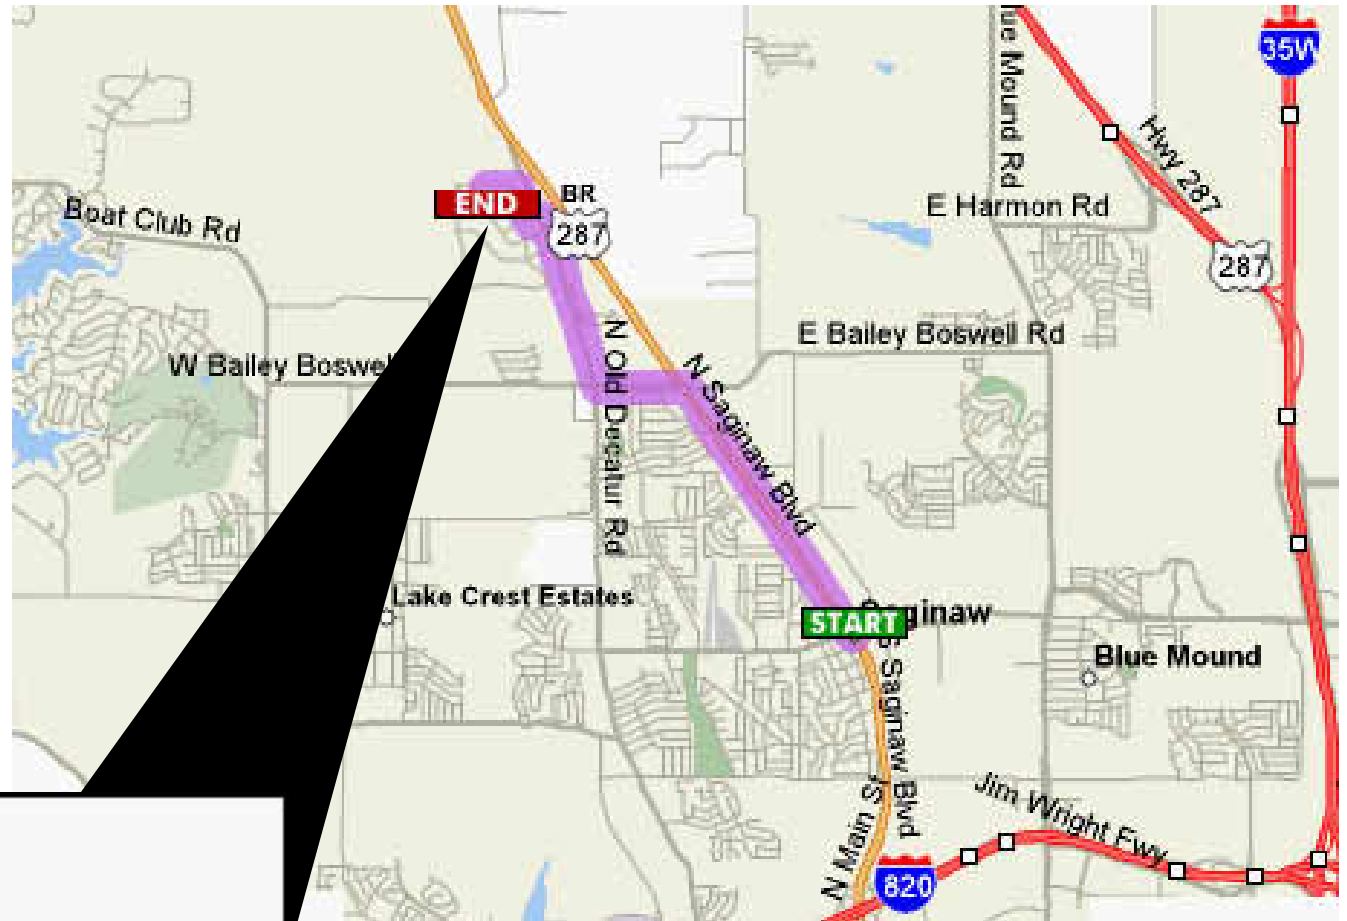

# Eagle Mountain Church of Christ

8217 N Water Tower Rd  
Fort Worth, TX 76179  
817-721-6596

1. Start out going NORTHWEST on S SAGINAW BLVD /  
□ US-287 BR N / US-81 BR N toward E MCLEROY BLVD. □
2. Turn SLIGHT LEFT onto W BAILEY BOSWELL RD / CR-4040 W.
3. Turn RIGHT onto N OLD DECATUR RD / CR-4107.
4. Turn LEFT onto N COUNTY RD.
5. Turn RIGHT onto N WATER TOWER RD. □
6. End at 8217 N Water Tower Rd