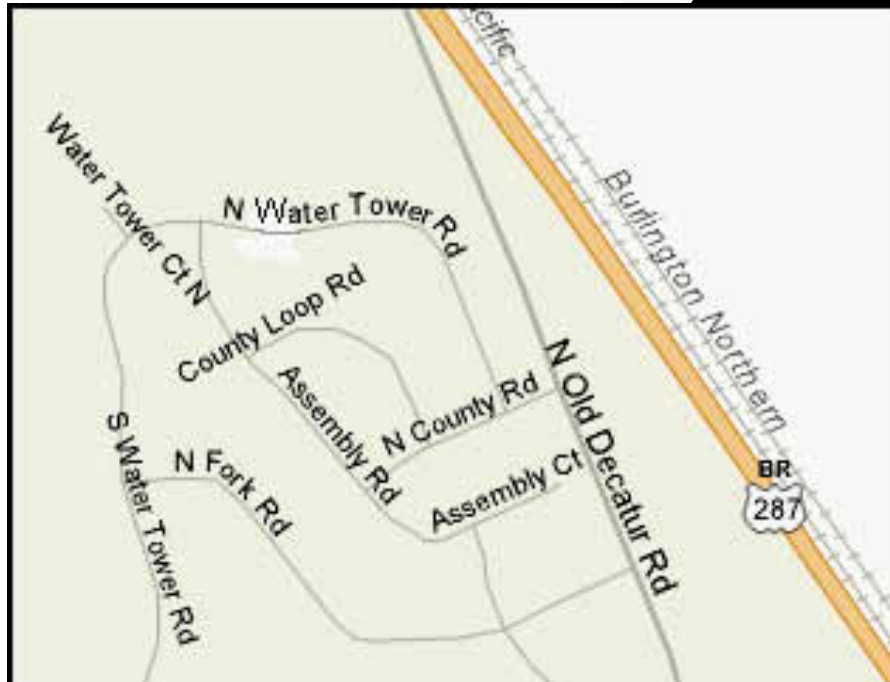

# Eagle Mountain Church of Christ

8217 N Water Tower Rd  
Fort Worth, TX 76179  
817-721-6596

1. Start out going NORTHWEST on S SAGINAW BLVD /  
□ US-287 BR N / US-81 BR N toward E MCLEROY BLVD. □
2. Turn SLIGHT LEFT onto W BAILEY BOSWELL RD / CR-4040 W.
3. Turn RIGHT onto N OLD DECATUR RD / CR-4107.
4. Turn LEFT onto N COUNTY RD.
5. Turn RIGHT onto N WATER TOWER RD. □
6. End at 8217 N Water Tower Rd